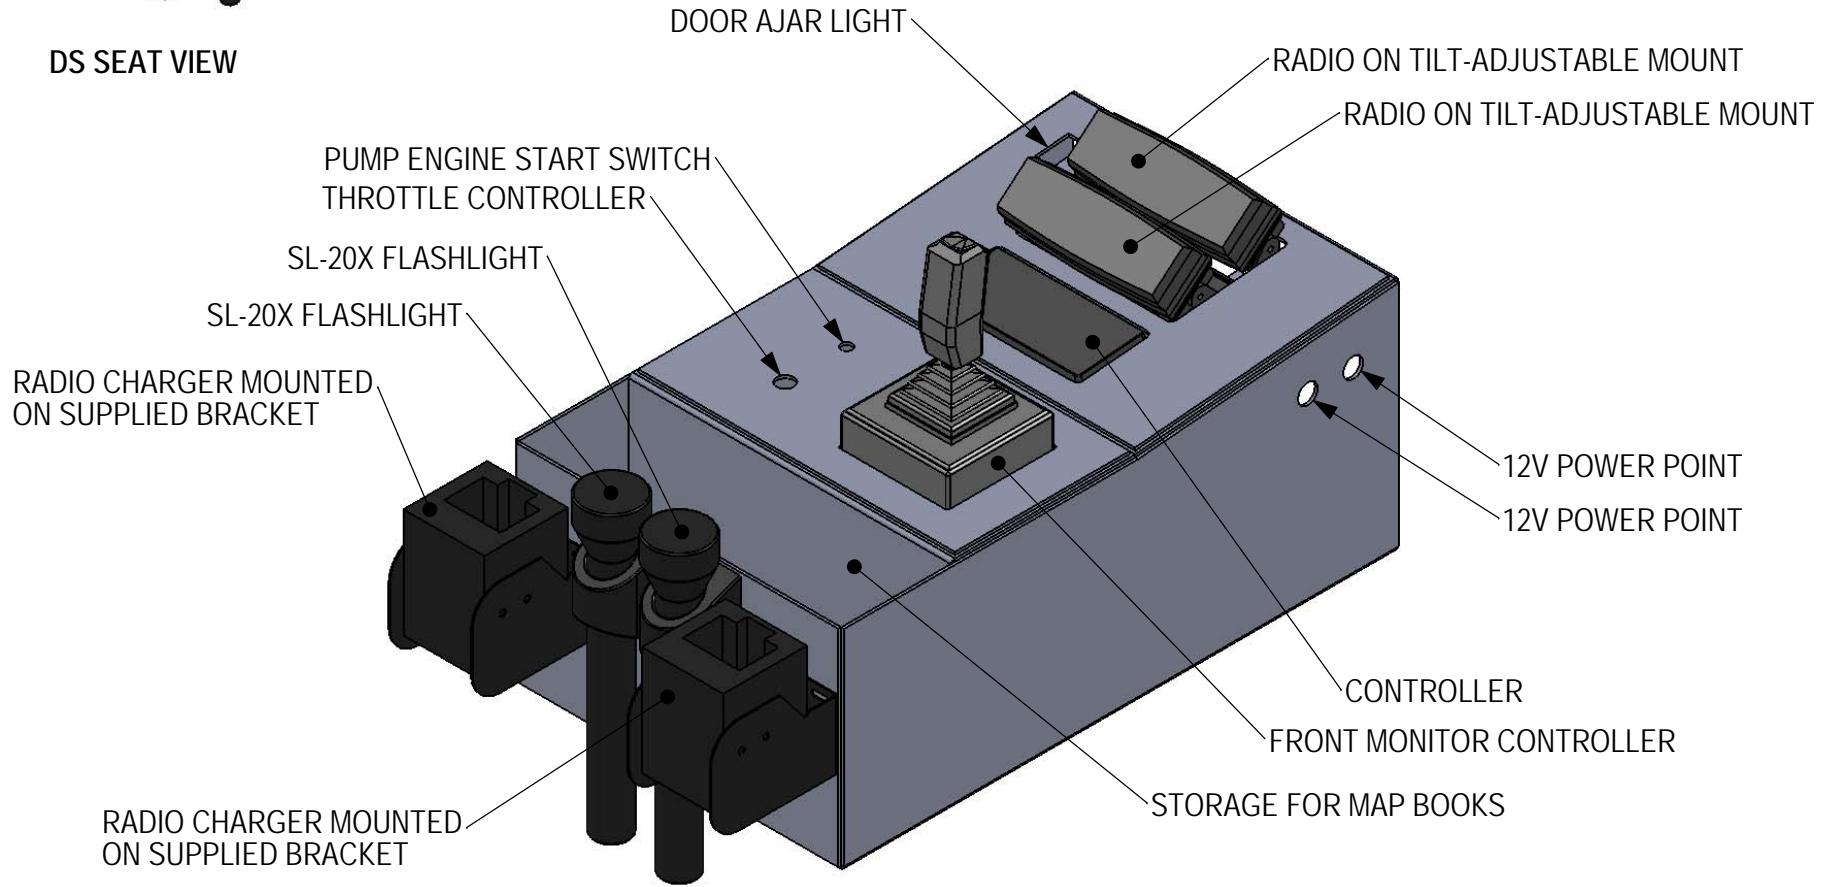

DS SEAT VIEW

PROPRIETARY AND CONFIDENTIAL THE INFORMATION CONTAINED IN THIS DRAWING IS THE SOLE PROPERTY OF BURTON'S FIRE, INC. ANY REPRODUCTION IN PART OR AS A WHOLE WITHOUT THE WRITTEN PERMISSION OF BURTON'S FIRE, INC. IS PROHIBITED.	NAME	DATE	BURTON'S FIRE, INC. REEDLEY - CENTER CONSOLE			
	DRAWN BR	8/7/2009				
	CHECKED			DIMENSIONS ARE IN INCHES TOLERANCES: FRACTIONAL: $\pm 1/32"$ ANGULAR: $\pm 1^\circ$		
	SIZE A	DWG. LOC. CONCEPT	SCALE: 1:1	REVISION: A	WO:	SHEET 1 OF 10