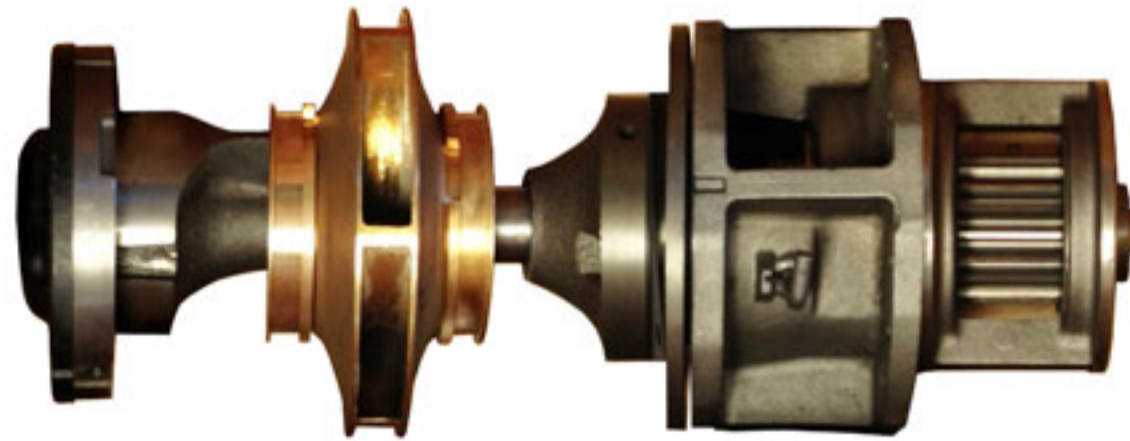

SINCE 1991

PRIMER

VALVE KIT

IMPELLER ASSEMBLY

Call for Pricing and Availability!

Parts Department
Direct Line: 209-846-7400

Brian Silva
brian@burtonsfire.com

Scott Oyler
scott@burtonsfire.com